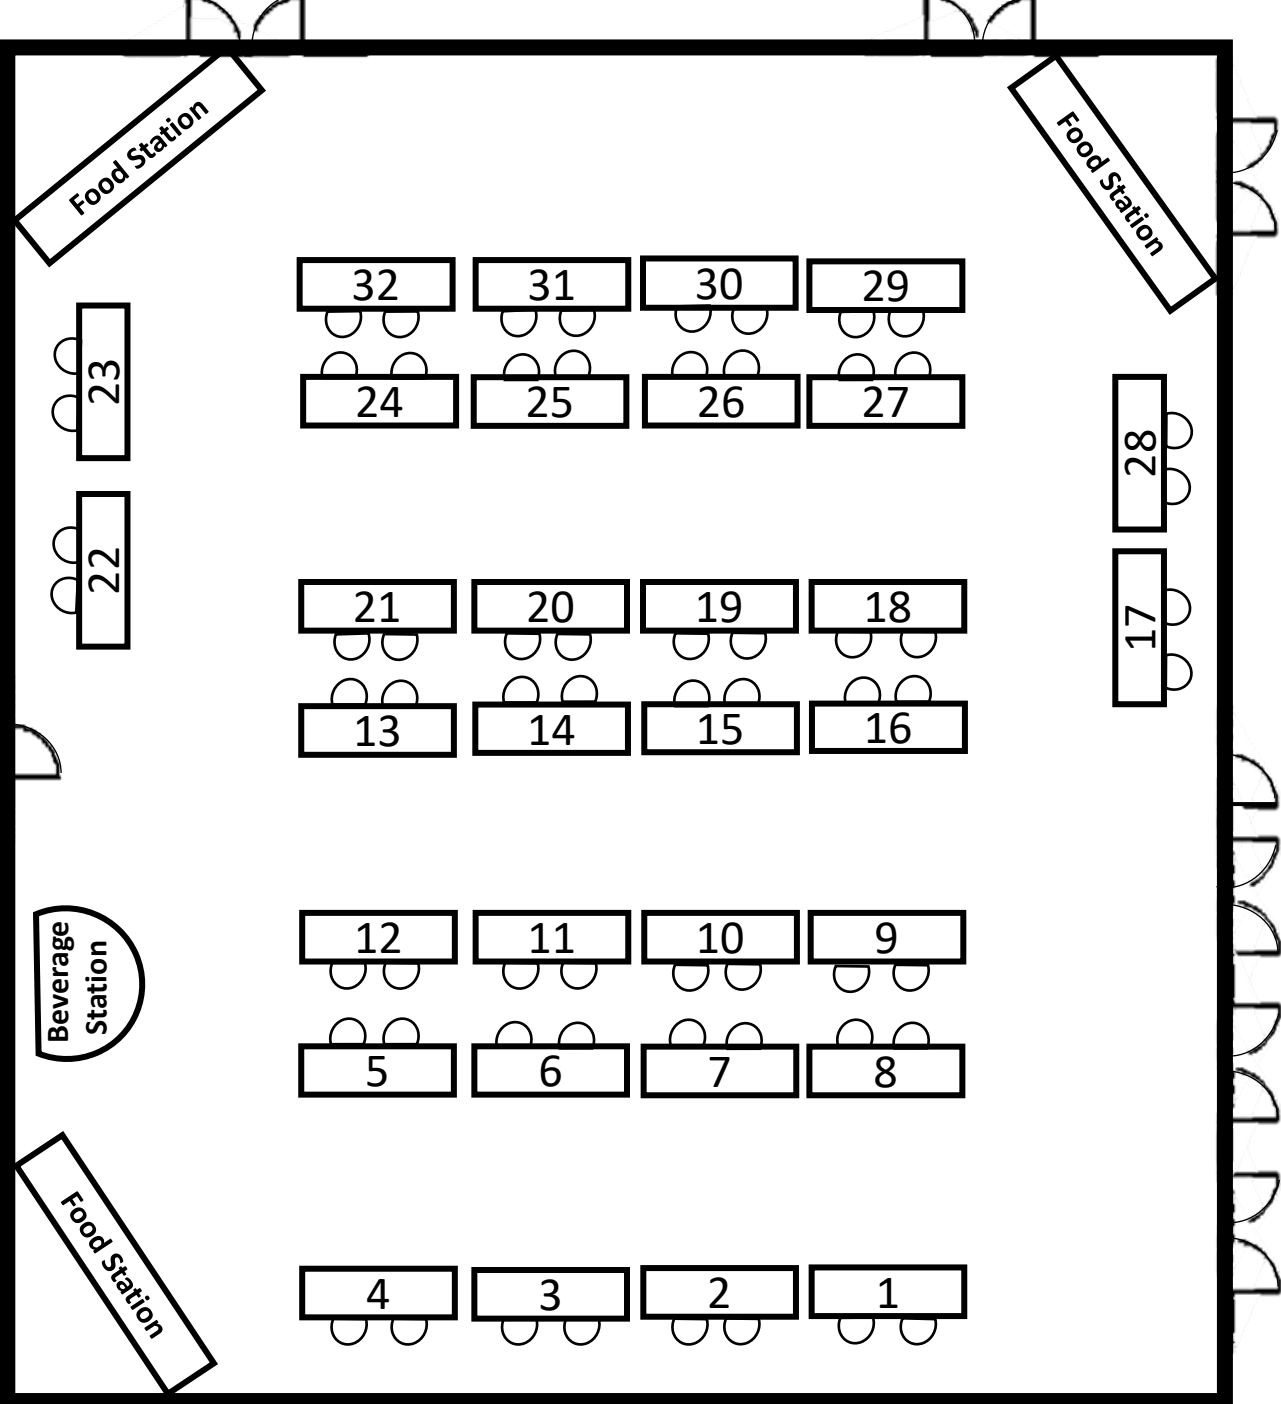

# 2022 SPDDS Midwinter Meeting Floorplan

**Friday, January 21, 2022**

Inwood Oaks | 484 Inwood Ave N. Oakdale, MN 55128

Saint Paul District Dental Society  
1335 Industrial Blvd NE Minneapolis, MN 55413  
dentalsociety@spdds.org | 651.697.0831